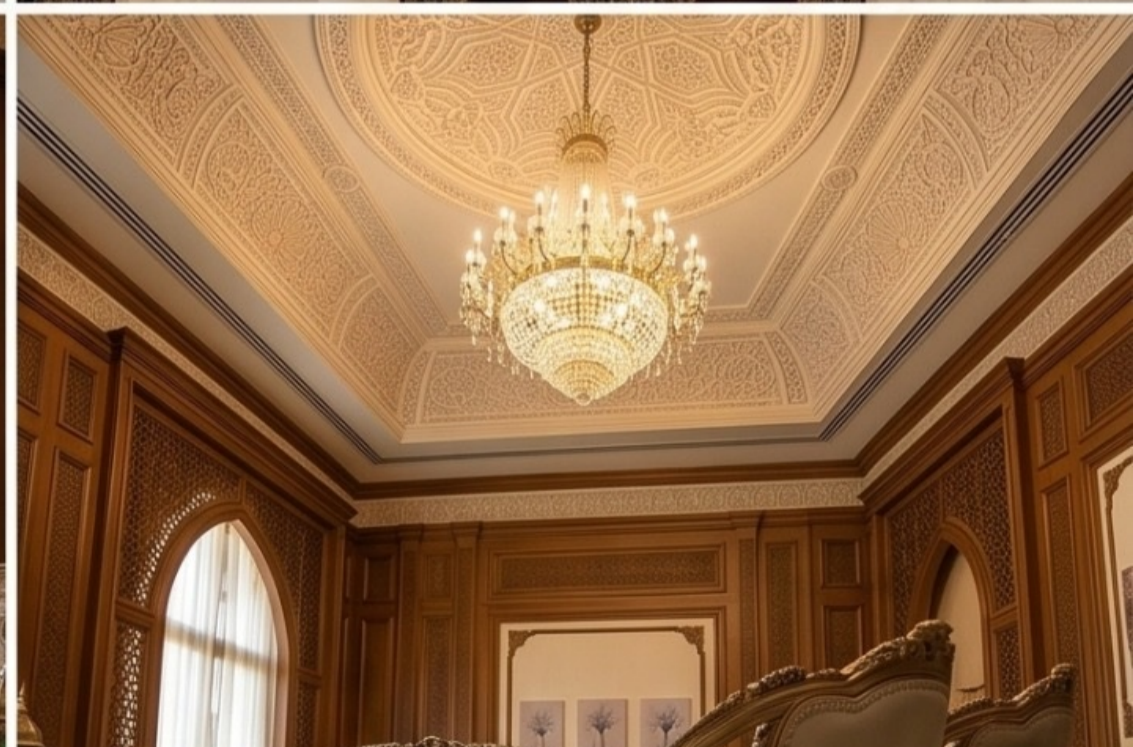

Vieci

FURNITURE

FROM DAMIETTA TO THE WORLD

The Palace Majlis — Full Room View

Complete set installed in Arabic palace interior with arabesque ceiling & mashrabiya screens

- ◆ Frame: Solid beechwood · Deep gold leaf finish · Curved silhouette sofas with tufted backs
- ◆ Room context: Carved walnut panelling · Persian rugs · Crystal chandelier — VIECI set at the centre

Arabesque Backdrop — Front View

Set against monumental hand-carved arabesque panel · Mashrabiya arches each side

◆ The arabesque wall panel behind is not VIECI — it highlights how the furniture holds its own presence

◆ Sofa: Full tufted back · Carved crown crest · Carved apron · Scroll arms · Gold cabriole legs

Handcrafted in Damietta, Egypt

Low Angle — Central Axis View

Sofa centred against arabesque backdrop · Chairs flanking · Ring coffee table foreground

◆ Coffee table: Interlocking ring-and-oval form — two separate marble-top elements on one carved base

◆ Floor: White marble · Persian silk rug beneath set · Gold Moroccan lanterns as accent pieces

All Views + Detail + Overhead