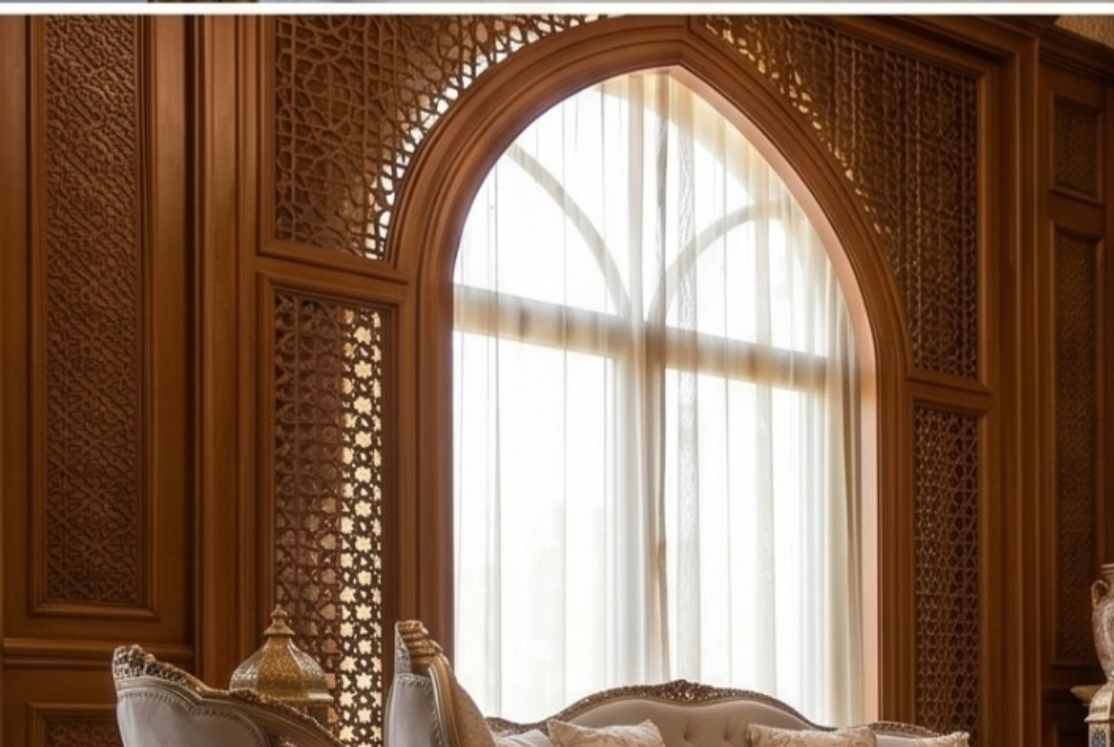

Vieci

FURNITURE

FROM DAMIETTA TO THE WORLD

The Palace Majlis — Full Room View

Complete set installed in Arabic palace interior with arabesque ceiling & mashrabiya screens

- ◆ Frame: Solid beechwood · Deep gold leaf finish · Curved silhouette sofas with tufted backs
- ◆ Room context: Carved walnut panelling · Persian rugs · Crystal chandelier — VIECI set at the centre

Arabesque Backdrop — Front View

Set against monumental hand-carved arabesque panel · Mashrabiya arches each side

◆ The arabesque wall panel behind is not VIECI — it highlights how the furniture holds its own presence

◆ Sofa: Full tufted back · Carved crown crest · Carved apron · Scroll arms · Gold cabriole legs

Handcrafted in Damietta, Egypt

Low Angle — Central Axis View

Sofa centred against arabesque backdrop · Chairs flanking · Ring coffee table foreground

◆ Coffee table: Interlocking ring-and-oval form — two separate marble-top elements on one carved base

◆ Floor: White marble · Persian silk rug beneath set · Gold Moroccan lanterns as accent pieces

All Views + Detail + Overhead